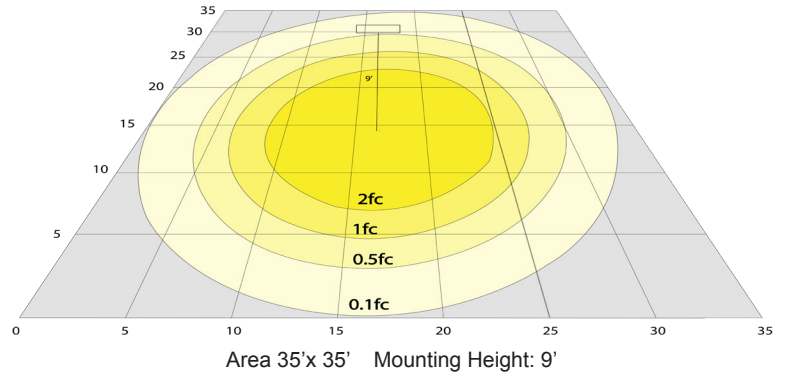

Other Models:

- 11W | 700LM | RDL4-BF-MCT5

Phone: (877) 805-2252 | Fax: (877) 805-2252
www.westgatemfg.com | www.westgatecontrols.co

WG-ZY-24-2Z

Photometrics: RDL6-BF-MCT5

BUG Rating: B1-U2-G0

Area 35'x 35' Mounting Height: 9'