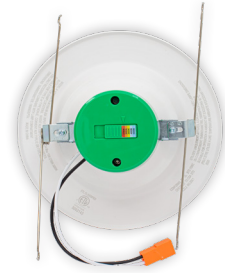

Back View

Performance Table: RDL6-BF-MCT5

MODEL NO.	Wattage	Voltage	Lumens	Color Temp.	BUG Rating	LPW
RDL6-BF-MCT5	15W	120V	1250LM	2700K/3000K/3500K/4000K/5000K	B1-U2-G0	83

Sample Ordering

Model Style Color Temp.
 - -

Accessories:

Blank = No Option For Accessories

- RDL6-BF-TRMB-BK = RDL6-BF SERIES COLOR TRIM, BAFFLE BLACK
- RDL6-BF-TRMB-BN = RDL6-BF SERIES COLOR TRIM, BAFFLE BRUSHED NICKEL
- RDL6-BF-TRMB-ORB = RDL6-BF SERIES COLOR TRIM, BAFFLE OIL-RUBBED BRONZE
- RDL6-BF-TRMB-WH = RDL6-BF SERIES COLOR TRIM, BAFFLE WHITE
- RDL6-BF-TRMS-BK = RDL6-BF SERIES COLOR TRIM, SMOOTH BLACK
- RDL6-BF-TRMS-BN = RDL6-BF SERIES COLOR TRIM, SMOOTH BRUSHED NICKEL
- RDL6-BF-TRMS-ORB = RDL6-BF SERIES COLOR TRIM, SMOOTH OIL-RUBBED BRONZE
- RDL6-BF-TRMS-WH = RDL6-BF SERIES COLOR TRIM, SMOOTH WHITE

Factory-Installed Option:

Blank = No Option For Accessories
OPT-EM-DL1EXT = EXTERNAL BATTERY BACKUP

ACCESSORY:

Includes Medium Base E-26
Screw-in Adapter That Fits Any
Standard

FACTORY-INSTALLED OPTION:

Example:

1. RDL6-BF-MCT5 (FOR RDL6 15W MCT5 FIXTURE 120V)
2. RDL6-BF-MCT5 OPT-EM-DL1EXT (FOR RDL6 15W MCT5 FIXTURE 120V) (EXTERNAL BATTERY BACKUP)